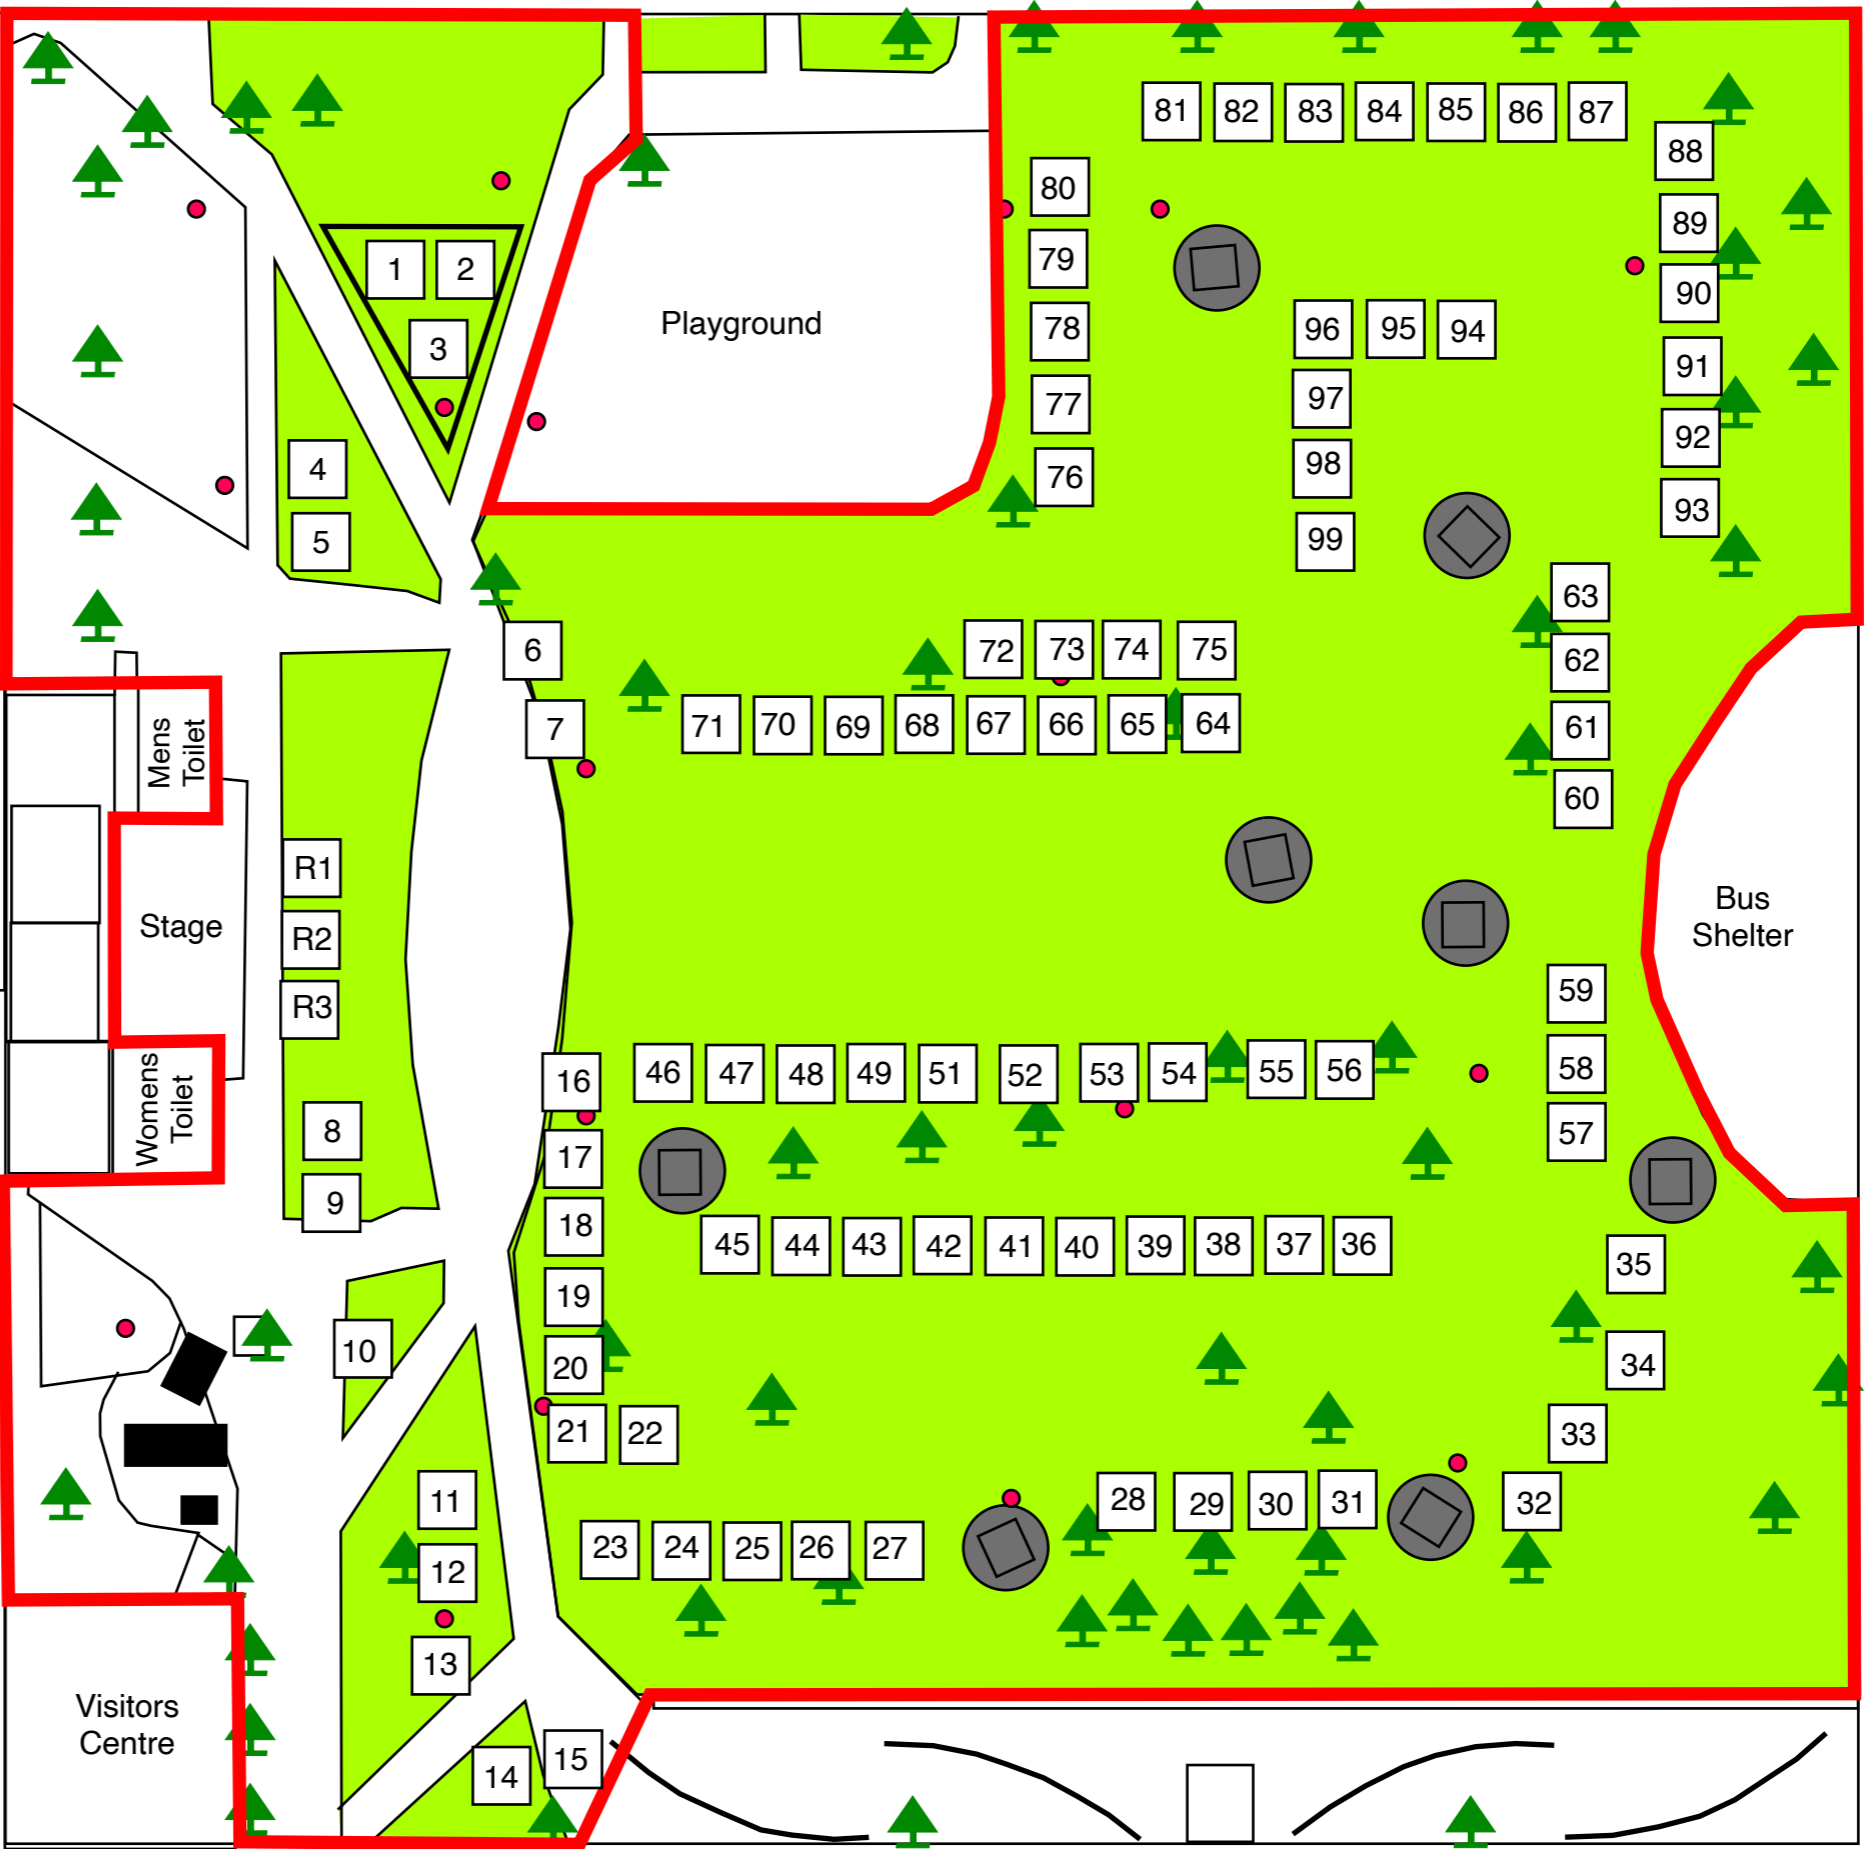

Massie Street

Bombala Street

Bus Zone

Sharp Street

-  Rotary Food & Coffee
  -  Stall Site
  -  Available only when Stage unused
  -  Park Table Seating
  -  Lamp post - some with Power and speaker connection
- 0 5 10 20m  
Scale (approximate)

**COOMA ROTARY MARKETS**  
 Rev 20-01-2021  
 CENTENNIAL PARK, COOMA